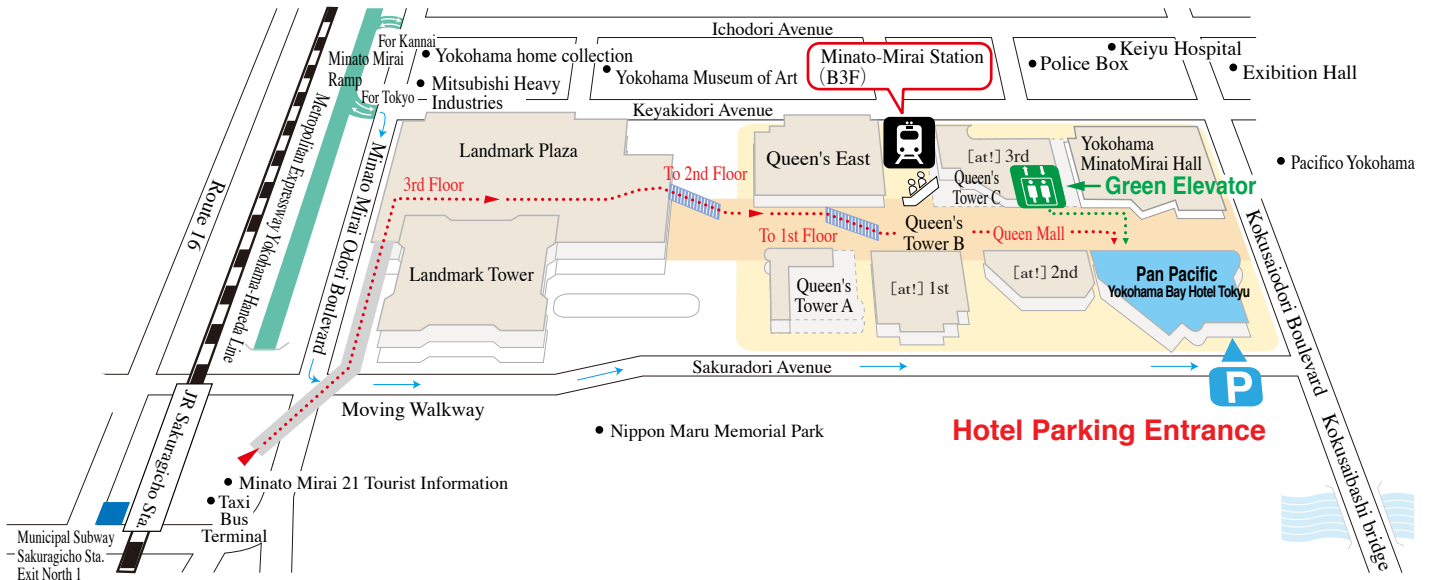

**PAN PACIFIC**  
Yokohama Bay Hotel Tokyu

Pan Pacific Yokohama Bay Hotel Tokyu  
2-3-7 Minato Mirai, Nishi-ku, Yokohama, Kanagawa Pref., Japan 220-8543  
(Japan Country Code: 81)  
TEL : (81) 45 682 2222  
FAX : (81) 45 682 2223  
E-mail : ccm@pphy.co.jp

## ACCESS MAP

## [Access]

Downtown on Queen' s Square Yokohama at Minato Mirai 21.

100km to Tokyo-Narita International Airport, directly connected with exit of Minato-Mirai station, get 1st floor thru escalators.

■ 5 minutes drive from Yokohama Station

■ 30 minutes from Shin Yokohama Station (Bullet Train)

■ 90 minutes drive from Narita International Airport

■ 30 minutes drive from Haneda Airport

- A minute walk from Minato-Mirai Station, Minato Mirai Subway Line.
- Approximately 10 minutes walk from Sakuragicho Station, which is serviced by the JR Keihin Tohoku Line (Negishi, Yokohama Line) and Municipal Subway Line.
- 84 minutes ride from Narita Airport to Yokohama Station via the JR Narita Express.