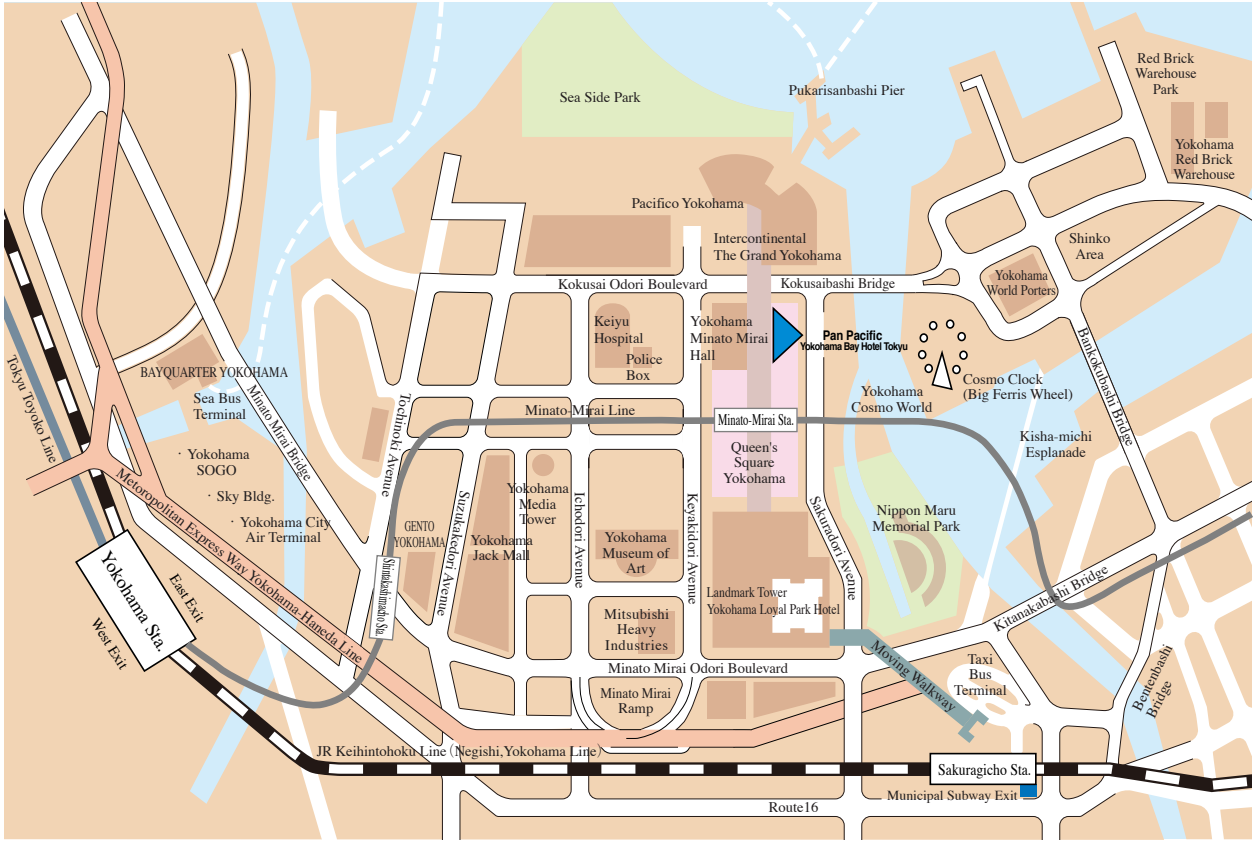

**PAN PACIFIC**  
Yokohama Bay Hotel Tokyu

Pan Pacific Yokohama Bay Hotel Tokyu  
2-3-7 Minato Mirai, Nishi-ku, Yokohama, Kanagawa Pref., Japan 220-8543  
(Japan Country Code: 81)  
TEL : (81) 45 682 2222  
FAX : (81) 45 682 2223  
E-mail : ccm@pphy.co.jp

## ACCESS MAP

## [Access]

Downtown on Queen' s Square Yokohama at Minato Mirai 21.

100km to Tokyo-Narita International Airport, directly connected with exit of Minato-Mirai station, get 1st floor thru escalators.

■ 5 minutes drive from Yokohama Station

■ 30 minutes from Shin Yokohama Station (Bullet Train)

■ 90 minutes drive from Narita International Airport

■ 30 minutes drive from Haneda Airport

- A minute walk from Minato-Mirai Station, Minato Mirai Subway Line.
- Approximately 10 minutes walk from Sakuragicho Station, which is serviced by the JR Keihin Tohoku Line (Negishi, Yokohama Line) and Municipal Subway Line.
- 84 minutes ride from Narita Airport to Yokohama Station via the JR Narita Express.